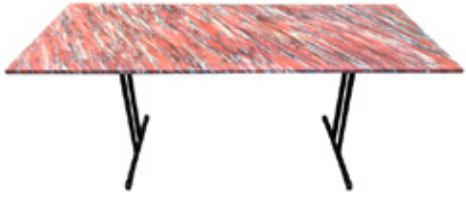

### Black Table 107

Black Melamine top. Black edging.  
Top 1800 x 750  
1 available

**\$120**

### Ply Table 110

Plywood full frame table. Full metal  
frame  
Top 1800 x 750  
1 available

**\$120**

Tel: (02) 9700 0605

Email: [sales@foldingtables.com.au](mailto:sales@foldingtables.com.au)

16 Underwood Ave, BOTANY,  
NSW 2019, Australia

### Red Table 106

Red hand painted top on MDF.

Top 1800 x 750

Great unique display table or personal desk.

Note: Take care with surface

1 available

**\$120**